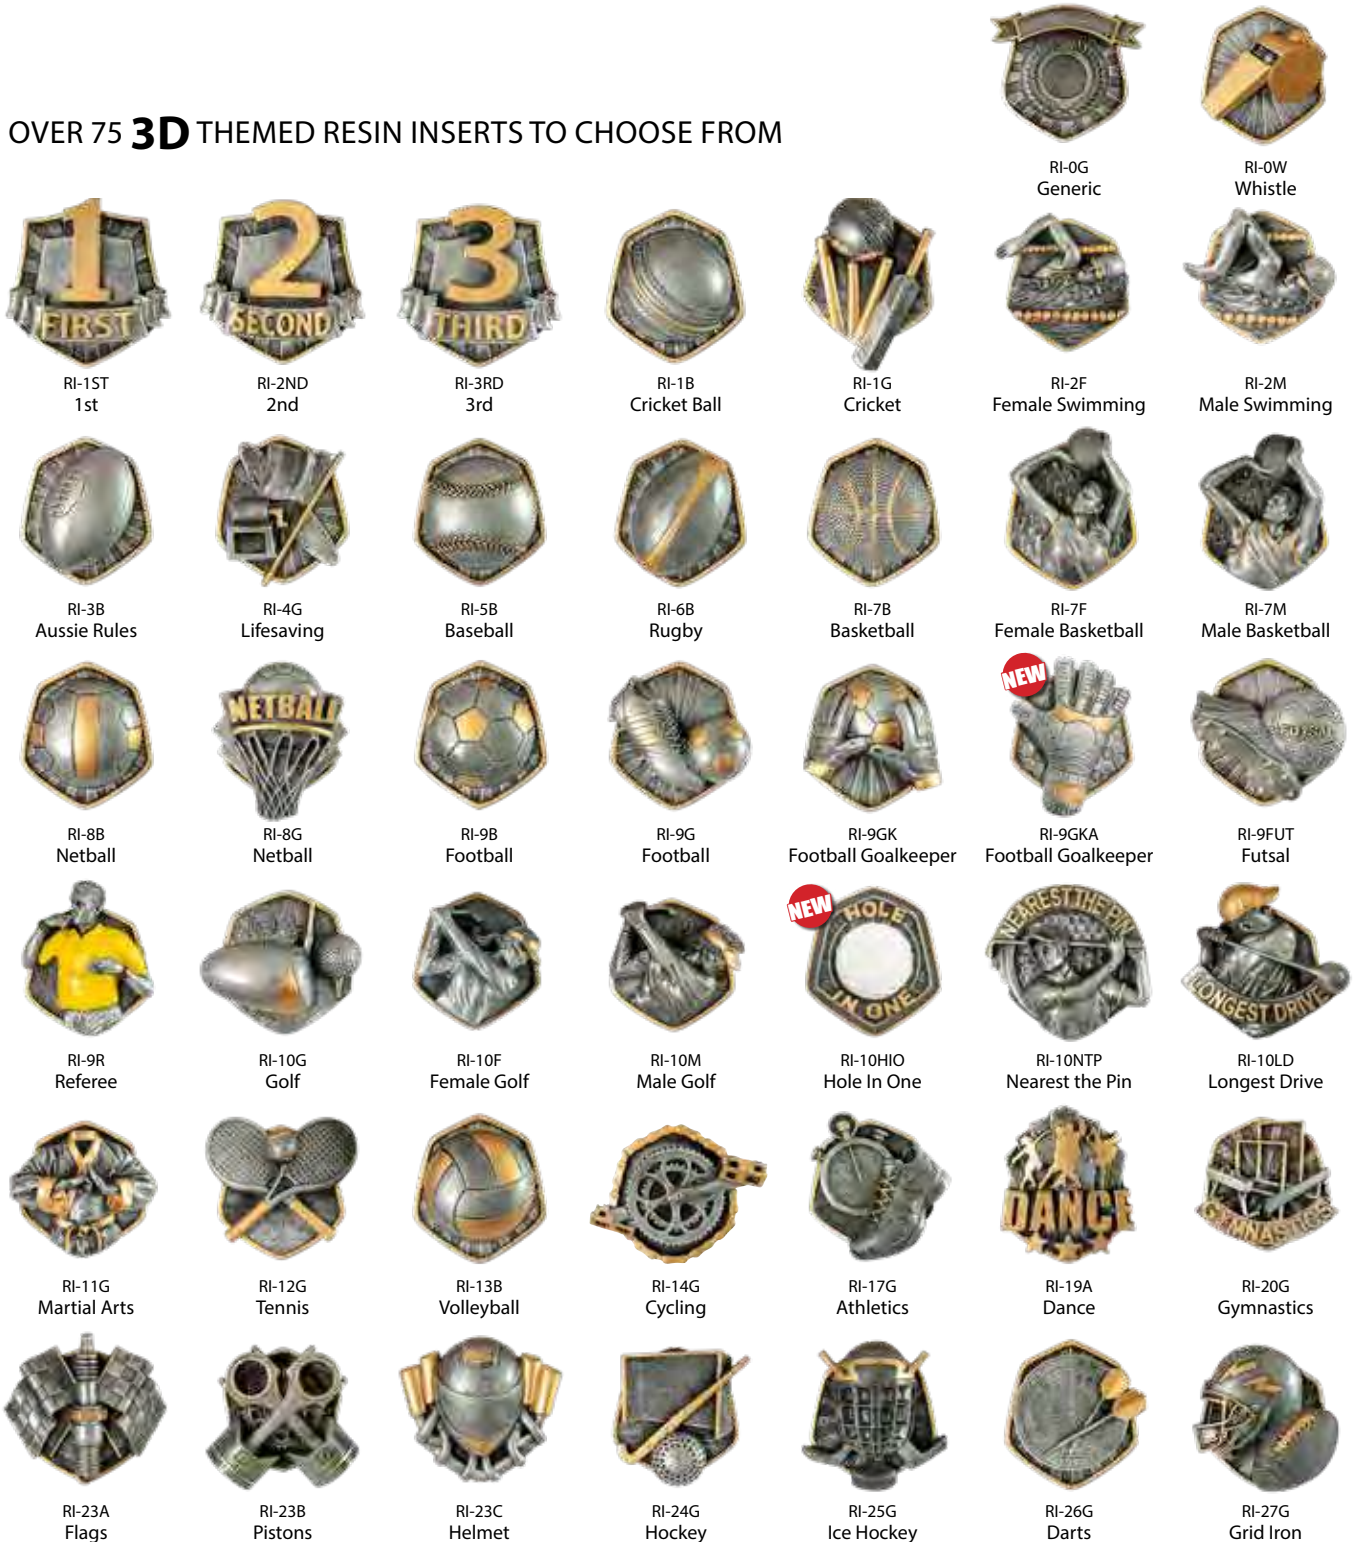

OVER 75 **3D** THEMED RESIN INSERTS TO CHOOSE FROM