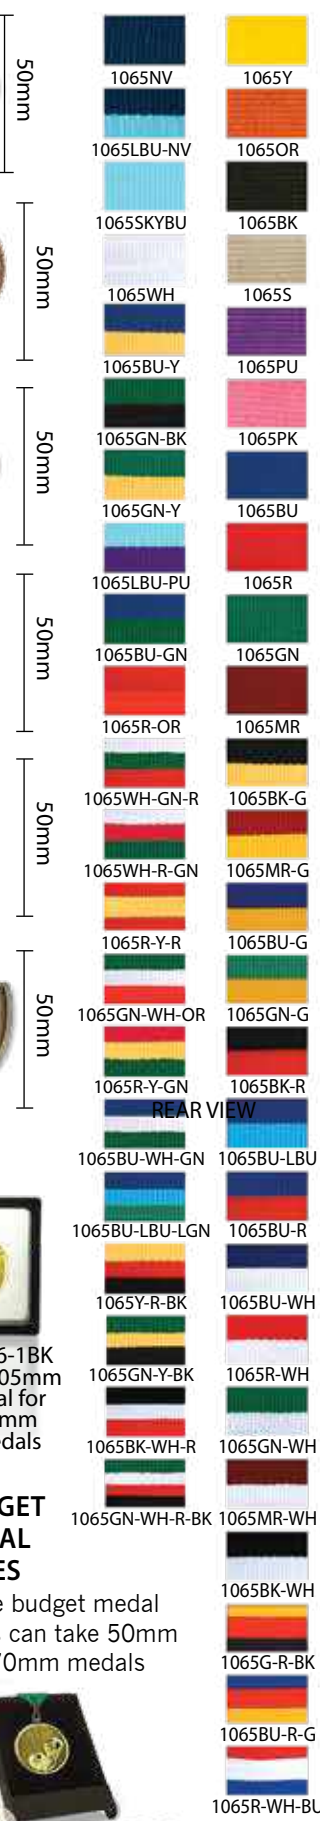

50MM BUDGET MEDALS, MEDAL CASES AND RIBBONS