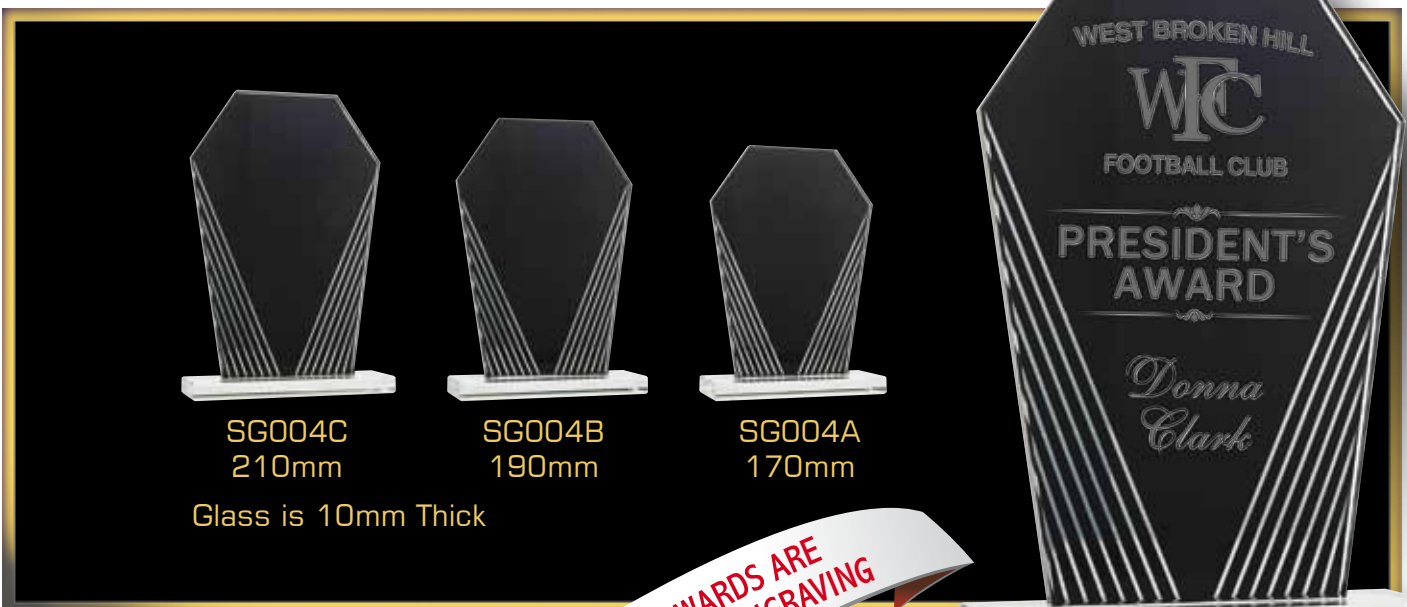

THIS GLASS AWARD CAN BE
COLOUR PRINTED OR LASER ENGRAVED ON

SG206C-BK
200mm

SG206B-BK
175mm

SG206A-BK
150mm

Glass is 8mm Thick

SG004C
210mm

SG004B
190mm

SG004A
170mm