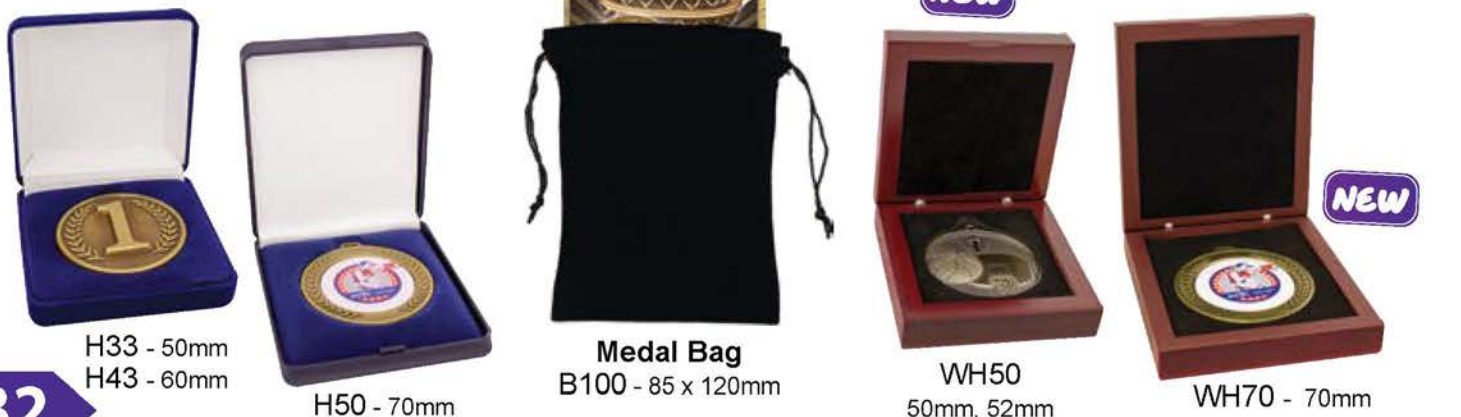

H21 - 50mm
H22 - 52mm

H28 - up to 70mm

H70 - 70mm

H33 - 50mm
H43 - 60mm

H50 - 70mm

Medal Bag
B100 - 85 x 120mm

WH50
50mm, 52mm

WH70 - 70mm