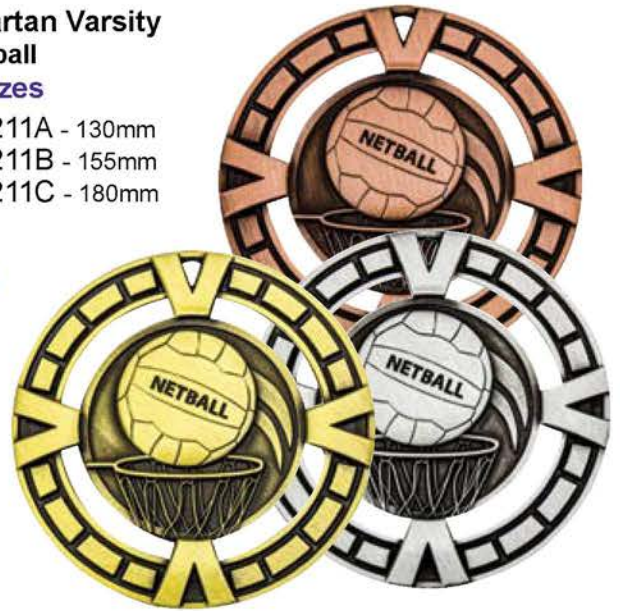

Torch Netball

3 sizes

FT291A - 150mm

FT291B - 165mm

FT291C - 180mm

Netball 3D Ball

3 sizes

N1147 - 130mm

N1148 - 150mm

N1149 - 165mm

Silver Spear Netball

3 sizes

N1150 - 285mm

N1151 - 315mm

N1152 - 335mm

Varsity Plaque
Netball
PV611 - 200mm

Spartan Varsity Netball
3 sizes
SV211A - 130mm
SV211B - 155mm
SV211C - 180mm

Varsity Medals
MY911G,S,B - ø65mm

Quality Plaques with Logos

Star Plaque
Rosewood Gloss

- PL07A - 150mm
- PL07B - 175mm
- PL07C - 200mm (50)
- PL07D - 225mm (50)